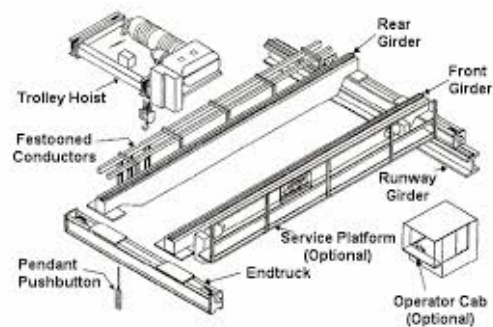

Globale Reps

Drives • Motors • Controls • Automation and Power Transmission

(503) 590-2325
www.globalereps.com
info@globalereps.com